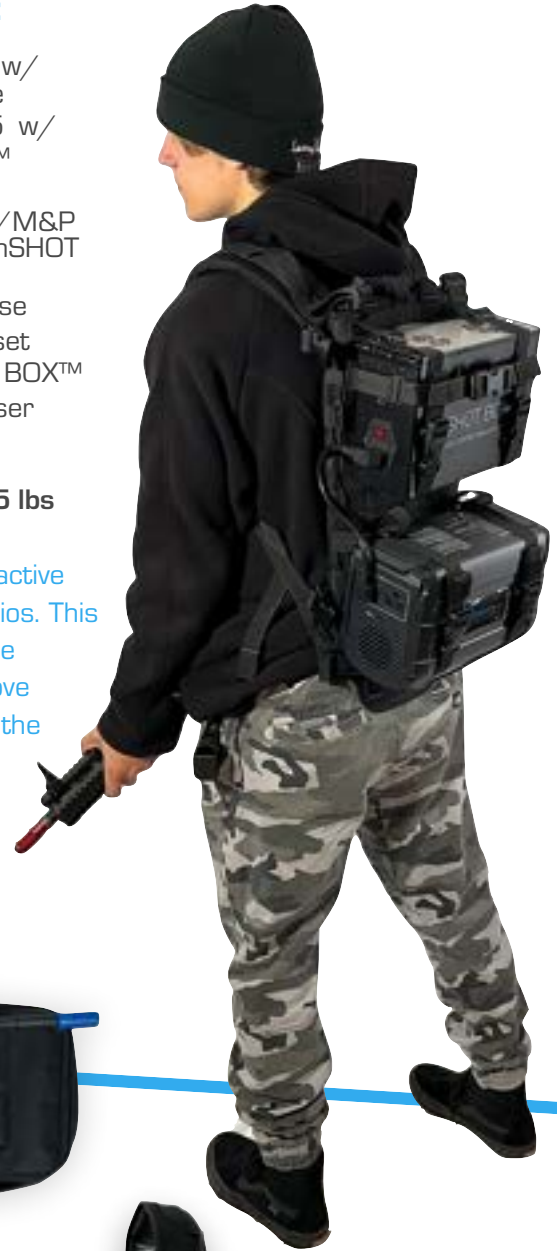

# Roving Active Shooter Backpack system RAS-PACK

The gunSHOT BOX™ RAS-PACK

Hyper-realistic gunshots can now come from an active shooter role-player on the move!

## Package Includes:

- Remote power supply w/ 400+ Shots per charge
- Smart Firearm AR-15 w/ laser & gunSHOT BOX™ remote trigger
- 9mm Glock Style (SIG/M&P Options) w/ laser & gunSHOT BOX™ remote Trigger
- Protective carrying case
- Ear Protection/Headset
- Backpack + gunSHOT BOX™
- Spare Batteries for laser systems

**Backpack Weight: 19.5 lbs**

Brings mobility to your active shooter training scenarios. This innovative tool allows the simulated gunfire to move dynamically throughout the building, offering a more realistic and unpredictable training experience.